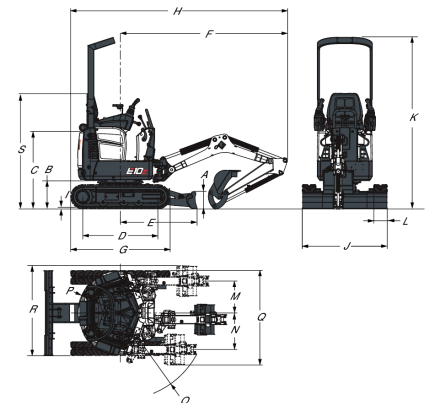

Weights

Operating weight with TOPS canopy and bucket (ISO 6016)	1176 kg
Transport mass (no attachment)	1077 kg
Ground pressure with rubber tracks	29.70 kPa

Engine

Make / model	Kubota / D722-E4B (Stage V)
Fuel	Diesel
Number of cylinders	3
Displacement	719 cm ³
Maximum power @ 2000 rpm (ISO 14396)	7.5 kW
Maximum torque (SAE)	40.1 Nm

Standard Features

710 mm dozer blade / 1100 mm extended	Seat
180 mm rubber track	Two-speed travel
Auxiliary hydraulics on boom with quick couplers	TOPS canopy ¹
Control console locks	Vandalism protection
Horn	Water separator
Electronically activated track expansion	Work light
Hydraulically expandible undercarriage from 710 to 1100 mm	Warranty: 24 months, 2000 hours (whichever occurs first)
Retractable seat belt	

1. Tip Over Protective Structure (TOPS) – Meets requirements of ISO 12117

Working Range

(A)	196.0	(G)	1899.0 mm
(B)	3145.0 mm	(H)	2685.0 mm
(C)	3093.0 mm	(I)	1818.0 mm
(D)	1374.0 mm	(J)	1383.0 mm
(E)	196.0 mm	(K)	1820.0 mm
(F)	230.0 mm		

Dimensions

(A)	220.0 mm	(J)	710.0 mm
(B)	363.0 mm	(J)	1100.0 mm
(C)	992.0 mm	(K)	2209.0 mm
(D)	968.0 mm	(L)	180.0 mm
(E)	987.0 mm	(M)	413.0 mm
(F)	2153.0 mm	(N)	471.0 mm
(G)	1280.0 mm	(O)	1121.0 mm
(H)	2793.0 mm	(P)	550.0 mm
(I)	16.0 mm	(S)	1490.0 mm