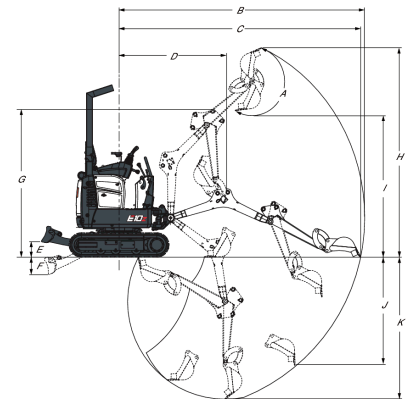

Weights

Operating weight with TOPS canopy and bucket (ISO 6016)	1176 kg
Transport mass (no attachment)	1077 kg
Ground pressure with rubber tracks	29.70 kPa

Engine

Make / model	Kubota / D722-E4B (Stage V)
Fuel	Diesel
Number of cylinders	3
Displacement	719 cm³
Maximum power @ 2000 rpm (ISO 14396)	7.5 kW
Maximum torque (SAE)	40.1 Nm

Hydraulic System

Pump type	Double gear pump
Total hydraulic capacity	20.00 L/min
Auxiliary flow	20.00 L/min
Auxiliary relief	190.0 bar

Performance

Digging force, dipperstick (ISO 6015)	5550 N
Digging force, bucket (ISO 6015)	8294 N
Drawbar pull	9905 N
Travel speed, low range	2.1 km/h
Travel speed, high range	3.1 km/h

Slew System

Boom swing, left	67.0
Boom swing, right	64.0
Slew rate	9.0 RPM

Fluid Capacities

Fuel reservoir	16.00 L
Hydraulic reservoir	2.60 L

Environmental

Noise level LpA(EU Directive 2006/42/EC)	80 dB(A)
Noise level LWA(EU Directive 2000/14/EC)	93 dB(A)

Standard Features

710 mm dozer blade / 1100 mm extended	Seat
180 mm rubber track	Two-speed travel
Auxiliary hydraulics on boom with quick couplers	TOPS canopy ¹
Control console locks	Vandalism protection
Horn	Water separator
Electronically activated track expansion	Work light
Hydraulically expandible undercarriage from 710 to 1100 mm	Warranty: 24 months, 2000 hours (whichever occurs first)
Retractable seat belt	

1. Tip Over Protective Structure (TOPS) – Meets requirements of ISO 12117

Working Range

(A)	196.0	(G)	1899.0 mm
(B)	3145.0 mm	(H)	2685.0 mm
(C)	3093.0 mm	(I)	1818.0 mm
(D)	1374.0 mm	(J)	1383.0 mm
(E)	196.0 mm	(K)	1820.0 mm
(F)	230.0 mm